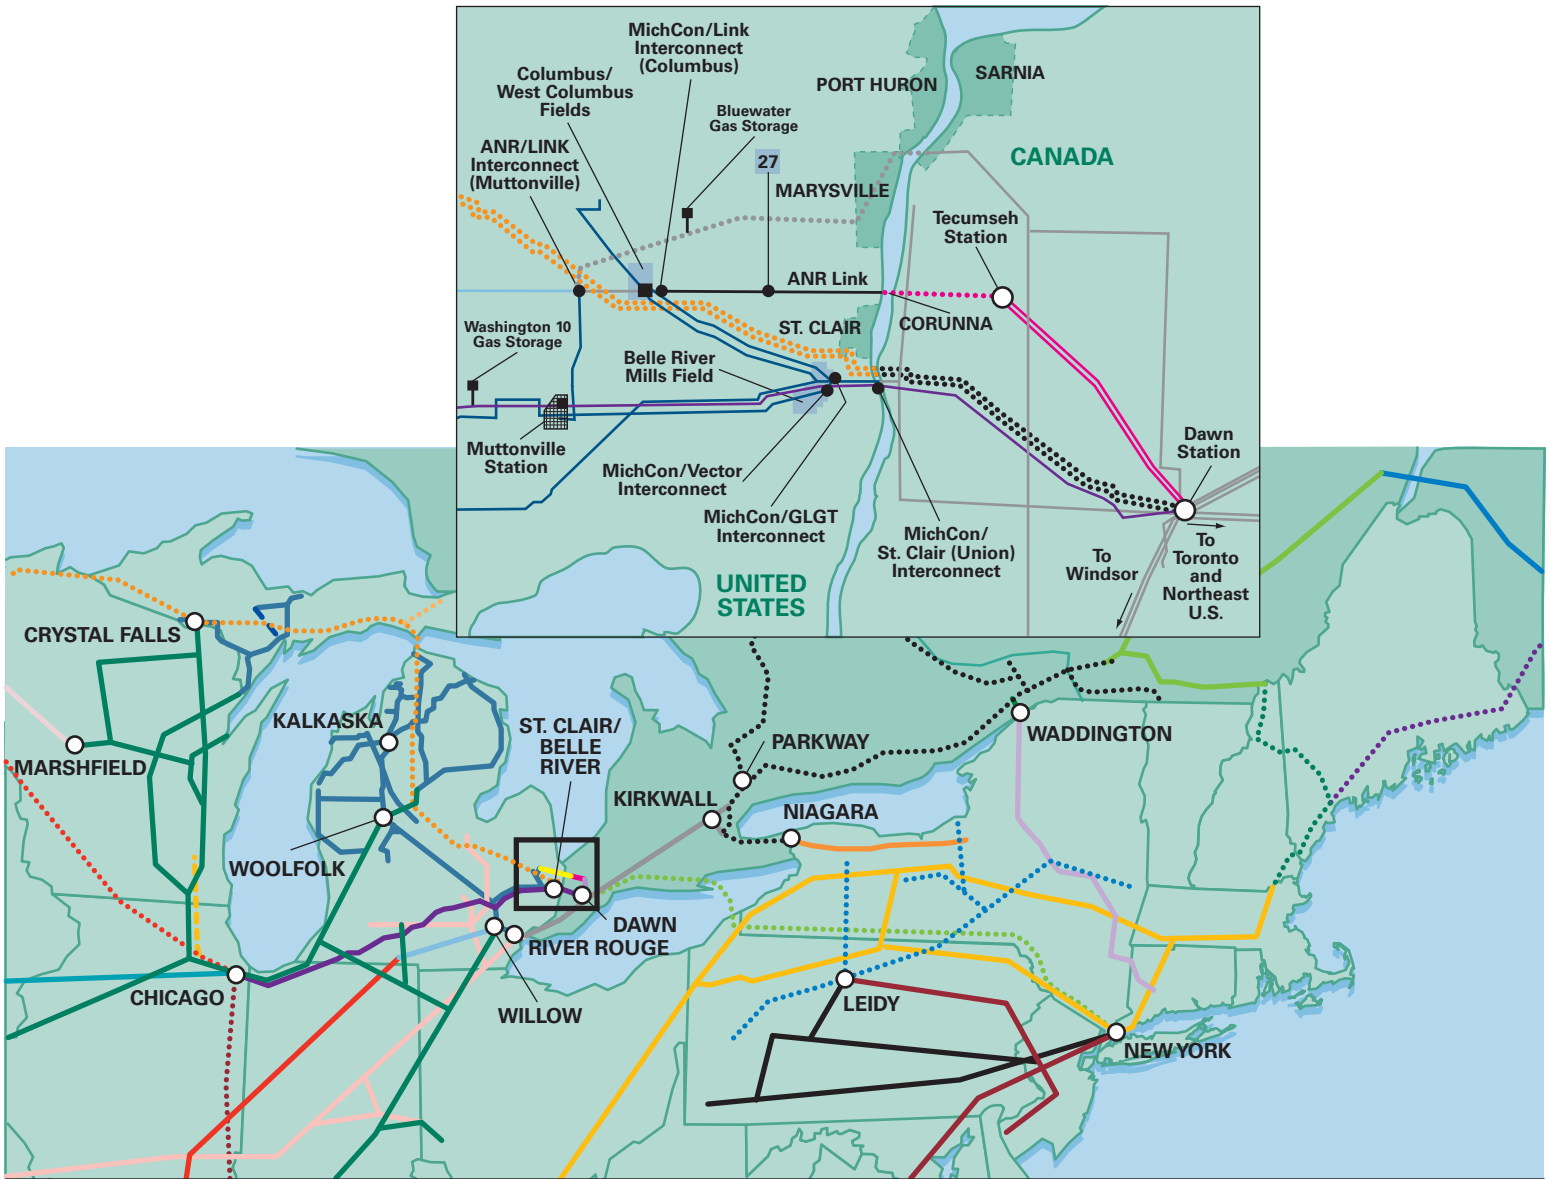

# Storage & Transmission Interconnects

- |                    |                    |                   |                     |                                  |                          |
|--------------------|--------------------|-------------------|---------------------|----------------------------------|--------------------------|
| — MichCon          | — Consumers Energy | ••• Maritime & NE | — Northern Border   | — Texas Eastern                  | — TransQuebec & Maritime |
| ••• Alliance       | — Empire           | ••• Midwestern    | — Panhandle Eastern | ••• TransCanada                  | — Trunkline              |
| — ANR              | ••• Great Lakes    | ••• Millenium     | ••• Portland        | — Transco                        | — Union                  |
| ••• Blue Water-CMS | — Guardian         | — National Fuel   | — Tennessee         | — TransMaritime Gas Transmission | — Vector                 |
| ••• CNG            | — Iroquois         | ••• Niagara       |                     |                                  | — Viking                 |